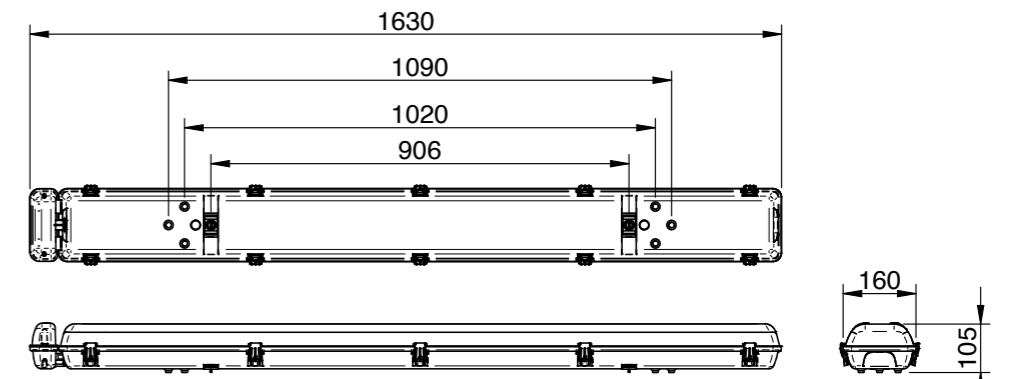

Product Configuration:

- ① 1500mm No Pod
- ② 1500mm With Pod

1

2

Dimensions (mm)

Victoria

1 Caribbean Drive
Scoresby VIC 3179
Phone: +61 3 9559 2700
Fax: +61 3 9559 2799
Email: statemgrvic@clevertronics.com.au