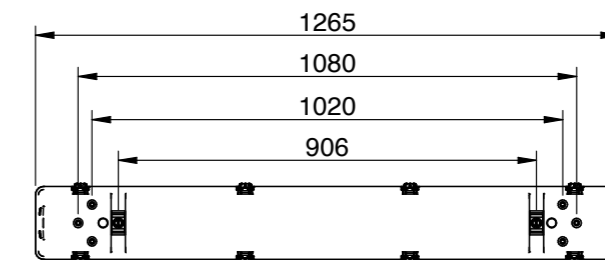

Care should be taken when spacing luminaires at the distances indicated by the shaded regions to ensure conformance to AS/NZS2293.1, Clause 4.3 is maintained. A single emergency luminaire shall not serve an area of greater than 500 m².

For 1 lux and AS/NZS 2293.1:2005 spacing tables please visit: <https://clevertronics.com.au/spacing-tables/>

*Warranty information located at: <https://clevertronics.com.au/warranty-statement/>

NO SENSOR

POWER CONSUMPTION	Standby Charge / Main Lamp On			LUMEN OUTPUT			LUMENS / WATT		
	LP	L10	STANDARD	LP	L10	STANDARD	LP	L10	STANDARD
OUTPUT 2 (650mA)									
3000K	33.7W	33.3W		4145 lm	4145 lm		123 lm/W	125 lm/W	
4000K DEFAULT	32.6W	32.2W		4420 lm	4420 lm		136 lm/W	137 lm/W	
5700K	33.6W	33.2W		4322 lm	4322 lm		129 lm/W	130 lm/W	
OUTPUT 1 (350mA)									
3000K	19.2W	18.8W		2432 lm	2432 lm		127 lm/W	129 lm/W	
4000K	18.8W	18.4W		2549 lm	2549 lm		136 lm/W	139 lm/W	
5700K	19.1W	18.7W		2533 lm	2533 lm		133 lm/W	136 lm/W	

SENSOR

POWER CONSUMPTION	Standby Charge / Main Lamp On			Standby Charge / Main Lamp On @ Min 10%			LUMEN OUTPUT			LUMENS / WATT		
	LP	L10	STANDARD	LP	L10	STANDARD	LP	L10	STANDARD	LP	L10	STANDARD
OUTPUT (650mA)												
3000K	34.3W	33.9W		7.5W	4.8W		4145 lm	4145 lm		121 lm/W	122 lm/W	
4000K DEFAULT	33.2W	32.8W		4.9W	4.5W		4420 lm	4420 lm		133 lm/W	135 lm/W	
5700K	34.1W	33.7W		5.1W	4.7W		4322 lm	4322 lm		127 lm/W	128 lm/W	

Product Configuration:

- ① 1200mm No Pod
- ② 1200mm With Pod