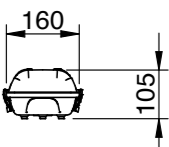

Care should be taken when spacing luminaires at the distances indicated by the shaded regions to ensure conformance to AS/NZS2293.1, Clause 4.3 is maintained. A single emergency luminaire shall not serve an area of greater than 500 m².

For 1 lux and AS/NZS 2293.1:2005 spacing tables please visit: <https://clevertronics.com.au/spacing-tables/>

*Warranty information located at: <https://clevertronics.com.au/warranty-statement/>

NO SENSOR

POWER CONSUMPTION	Standby Charge / Main Lamp On			LUMEN OUTPUT			LUMENS / WATT		
	LP	L10	STANDARD	LP	L10	STANDARD	LP	L10	STANDARD
OUTPUT 2 (650mA)									
3000K	33.7W	33.3W		4145 lm	4145 lm		123 lm/W	125 lm/W	
4000K DEFAULT	32.6W	32.2W		4420 lm	4420 lm		136 lm/W	137 lm/W	
5700K	33.6W	33.2W		4322 lm	4322 lm		129 lm/W	130 lm/W	
OUTPUT 1 (350mA)									
3000K	19.2W	18.8W		2432 lm	2432 lm		127 lm/W	129 lm/W	
4000K	18.8W	18.4W		2549 lm	2549 lm		136 lm/W	139 lm/W	
5700K	19.1W	18.7W		2533 lm	2533 lm		133 lm/W	136 lm/W	

SENSOR

POWER CONSUMPTION	Standby Charge / Main Lamp On			Standby Charge / Main Lamp On @ Min 10%			LUMEN OUTPUT			LUMENS / WATT		
	LP	L10	STANDARD	LP	L10	STANDARD	LP	L10	STANDARD	LP	L10	STANDARD
OUTPUT (650mA)												
3000K	34.3W	33.9W		7.5W	4.8W		4145 lm	4145 lm		121 lm/W	122 lm/W	
4000K DEFAULT	33.2W	32.8W		4.9W	4.5W		4420 lm	4420 lm		133 lm/W	135 lm/W	
5700K	34.1W	33.7W		5.1W	4.7W		4322 lm	4322 lm		127 lm/W	128 lm/W	

Product Configuration:

- ① 1200mm No Pod
- ② 1200mm With Pod

Dimensions (mm)