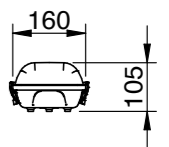

Care should be taken when spacing luminaires at the distances indicated by the shaded regions to ensure conformance to AS/NZS2293.1, Clause 4.3 is maintained. A single emergency luminaire shall not serve an area of greater than 500 m².

For 1 lux and AS/NZS 2293.1:2005 spacing tables please visit: <https://clevertronics.com.au/spacing-tables/>

*Warranty information located at: <https://clevertronics.com.au/warranty-statement/>

NO SENSOR

POWER CONSUMPTION	Standby Charge / Main Lamp On			LUMEN OUTPUT			LUMENS / WATT		
	LP	L10	STANDARD	LP	L10	STANDARD	LP	L10	STANDARD
OUTPUT 2 (650mA)									
3000K	33.7W	33.3W		4145 lm	4145 lm		123 lm/W	125 lm/W	
4000K DEFAULT	32.6W	32.2W		4420 lm	4420 lm		136 lm/W	137 lm/W	
5700K	33.6W	33.2W		4322 lm	4322 lm		129 lm/W	130 lm/W	
OUTPUT 1 (350mA)									
3000K	19.2W	18.8W		2432 lm	2432 lm		127 lm/W	129 lm/W	
4000K	18.8W	18.4W		2549 lm	2549 lm		136 lm/W	139 lm/W	
5700K	19.1W	18.7W		2533 lm	2533 lm		133 lm/W	136 lm/W	

SENSOR

POWER CONSUMPTION	Standby Charge / Main Lamp On			Standby Charge / Main Lamp On @ Min 10%			LUMEN OUTPUT			LUMENS / WATT		
	LP	L10	STANDARD	LP	L10	STANDARD	LP	L10	STANDARD	LP	L10	STANDARD
OUTPUT (650mA)												
3000K	34.3W	33.9W		7.5W	4.8W		4145 lm	4145 lm		121 lm/W	122 lm/W	
4000K DEFAULT	33.2W	32.8W		4.9W	4.5W		4420 lm	4420 lm		133 lm/W	135 lm/W	
5700K	34.1W	33.7W		5.1W	4.7W		4322 lm	4322 lm		127 lm/W	128 lm/W	

Product Configuration:

- ① 1200mm No Pod
- ② 1200mm With Pod

Dimensions (mm)