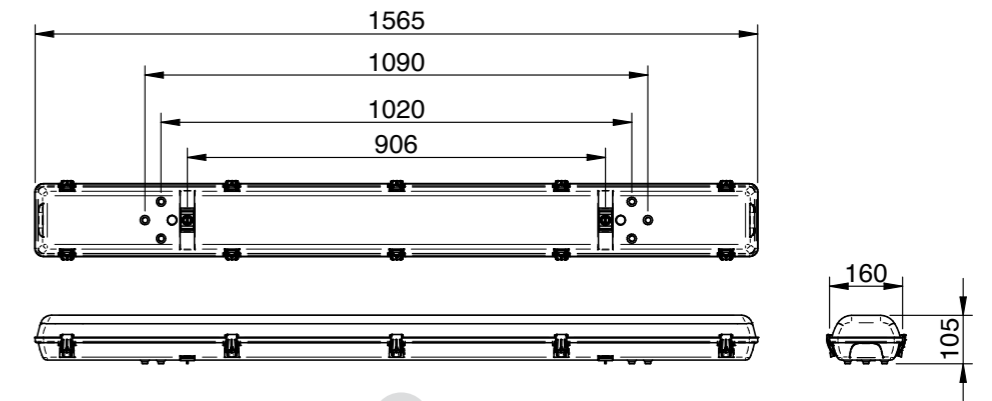

■ Care should be taken when spacing luminaires at the distances indicated by the shaded regions to ensure conformance to AS/NZS2293.1, Clause 4.3 is maintained. A single emergency luminaire shall not serve an area of greater than 500 m².

For 1 lux and AS/NZS 2293.1:2005 spacing tables please visit: <https://clevertronics.com.au/spacing-tables/>

*Warranty information located at: <https://clevertronics.com.au/warranty-statement/>

ARGONAUT PLUS WEATHERPROOF 1500MM

HIGH SPEC & EFFICIENCY, SWITCHABLE COLOUR

NO SENSOR

POWER CONSUMPTION	Standby Charge / Main Lamp On		LUMEN OUTPUT			LUMENS / WATT			
	LP	L10	STANDARD	LP	L10	STANDARD	LP	L10	STANDARD
OUTPUT (950mA)									
3000K	49.3W	48.9W	5877 lm	5877 lm	119 lm/W	120 lm/W			
4000K DEFAULT	47.5W	47.1W	6337 lm	6337 lm	133 lm/W	135 lm/W			
5700K	49.2W	48.8W	6185 lm	6185 lm	126 lm/W	127 lm/W			

SENSOR

POWER CONSUMPTION	Standby Charge / Main Lamp On		Main Lamp On		LUMEN OUTPUT			LUMENS / WATT		
	LP	L10	STANDARD	LP	L10	STANDARD	LP	L10	STANDARD	
OUTPUT (950mA)										
3000K	48.3W	47.9W	7.1W	6.7W	5877 lm	5877 lm	122 lm/W	123 lm/W		
4000K DEFAULT	46.7W	46.3W	7.0W	6.6W	6337 lm	6337 lm	136 lm/W	137 lm/W		
5700K	48.1W	47.7W	7.1W	6.7W	6185 lm	6185 lm	129 lm/W	130 lm/W		

Product Configuration:

- ① 1500mm No Pod
- ② 1500mm With Pod

1