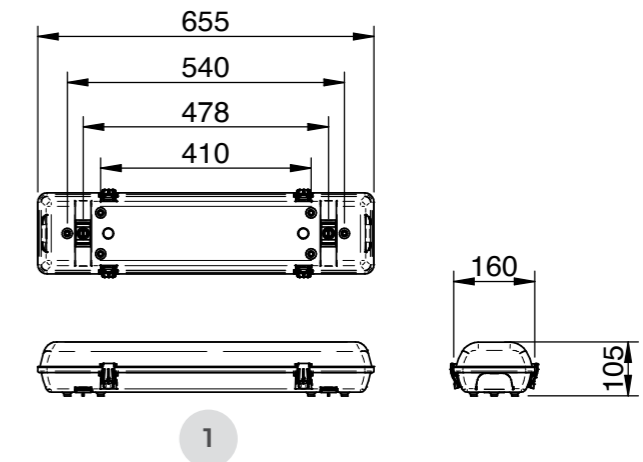

Product Configuration:

- ① 600mm No Pod
- ② 600mm With Pod

Dimensions (mm)

ARGONAUT PLUS WEATHERPROOF 1200MM

HIGH SPEC & EFFICIENCY, SWITCHABLE COLOUR & DUAL OUTPUT

ARGONAUT PLUS WEATHERPROOF 1200MM

HIGH SPEC & EFFICIENCY, SWITCHABLE COLOUR & DUAL OUTPUT