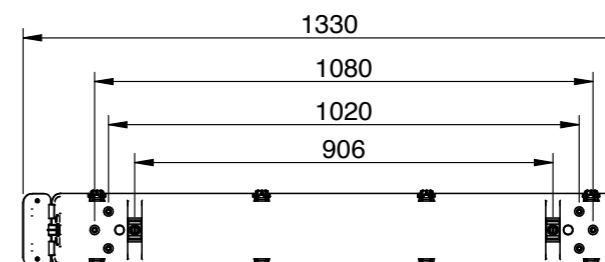

Care should be taken when spacing luminaires at the distances indicated by the shaded regions to ensure conformance to AS/NZS2293.1, Clause 4.3 is maintained. A single emergency luminaire shall not serve an area of greater than 500 m².

For 1 lux and AS/NZS 2293.1:2005 spacing tables please visit: <https://clevertronics.com.au/spacing-tables/>

*Warranty information located at: <https://clevertronics.com.au/warranty-statement/>

NO SENSOR

POWER CONSUMPTION	Standby Charge / Main Lamp On			LUMEN OUTPUT			LUMENS / WATT		
	LP	L10	STANDARD	LP	L10	STANDARD	LP	L10	STANDARD
OUTPUT 2 (650mA)									
3000K	33.7W	33.3W		4145 lm	4145 lm		123 lm/W	125 lm/W	
4000K DEFAULT	32.6W	32.2W		4420 lm	4420 lm		136 lm/W	137 lm/W	
5700K	33.6W	33.2W		4322 lm	4322 lm		129 lm/W	130 lm/W	
OUTPUT 1 (350mA)									
3000K	19.2W	18.8W		2432 lm	2432 lm		127 lm/W	129 lm/W	
4000K	18.8W	18.4W		2549 lm	2549 lm		136 lm/W	139 lm/W	
5700K	19.1W	18.7W		2533 lm	2533 lm		133 lm/W	136 lm/W	

SENSOR

POWER CONSUMPTION	Standby Charge / Main Lamp On			Standby Charge / Main Lamp On @ Min 10%			LUMEN OUTPUT			LUMENS / WATT		
	LP	L10	STANDARD	LP	L10	STANDARD	LP	L10	STANDARD	LP	L10	STANDARD
OUTPUT (650mA)												
3000K	34.3W	33.9W		7.5W	4.8W		4145 lm	4145 lm		121 lm/W	122 lm/W	
4000K DEFAULT	33.2W	32.8W		4.9W	4.5W		4420 lm	4420 lm		133 lm/W	135 lm/W	
5700K	34.1W	33.7W		5.1W	4.7W		4322 lm	4322 lm		127 lm/W	128 lm/W	

Product Configuration:

- ① 1200mm No Pod
- ② 1200mm With Pod