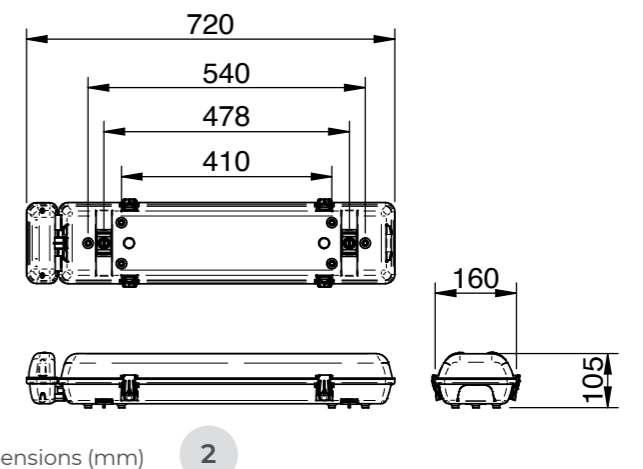

Product Configuration:

- ① 600mm No Pod
- ② 600mm With Pod

Dimensions (mm)

ARGONAUT PLUS WEATHERPROOF 1200MM

HIGH SPEC & EFFICIENCY, SWITCHABLE COLOUR & DUAL OUTPUT

ARGONAUT PLUS WEATHERPROOF 1200MM

HIGH SPEC & EFFICIENCY, SWITCHABLE COLOUR & DUAL OUTPUT